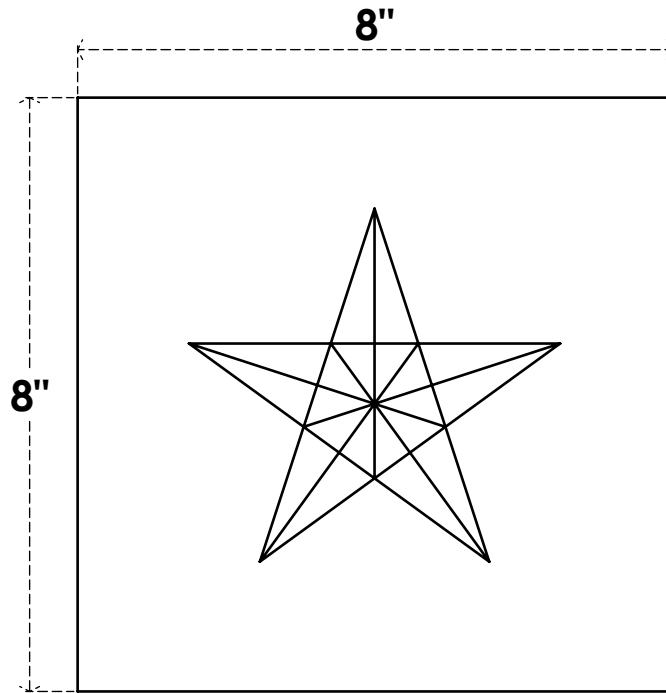

ROSP080X080X050SDG06

8"W X 8"H X 1/2"P STANDARD SEDGWICK STAR ROSETTE WITH SQUARE EDGE,
ARCHITECTURAL GRADE PVC

FRONT

SIDE

EKENA MILLWORK
2300 WEST MAIN ST.
CLARKSVILLE, TX 75426
TOLL FREE: 866-607-0453
WWW.EKENAMILLWORK.COM