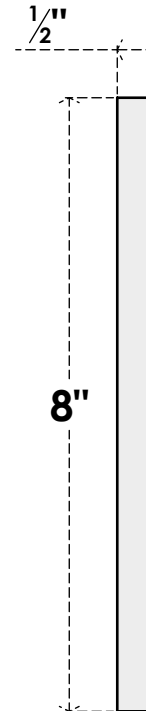

ROSP080X080X050SDG06

8"W X 8"H X 1/2"P STANDARD SEDGWICK STAR ROSETTE WITH SQUARE EDGE,
ARCHITECTURAL GRADE PVC

FRONT

SIDE

EKENA MILLWORK
2300 WEST MAIN ST.
CLARKSVILLE, TX 75426
TOLL FREE: 866-607-0453
WWW.EKENAMILLWORK.COM

NOTES

1. INSTALLATION TO BE COMPLETED IN ACCORDANCE WITH MANUFACTURER'S SPECIFICATIONS.
2. DRAWING MAY NOT BE TO SCALE
3. THIS DRAWING IS INTENDED FOR DESIGN AND PLANNING PURPOSES ONLY.
4. ALL INFORMATION CONTAINED HEREIN WAS CURRENT AT THE TIME OF DEVELOPMENT BUT MUST BE REVIEWED AND APPROVED BY THE PRODUCT MANUFACTURER TO BE CONSIDERED ACCURATE.
5. ARCHITECTURAL GRADE PVC PRODUCTS ARE MADE FROM EXPANDED CELLULAR PVC AND COME NATURALLY WHITE BUT MAY BE PAINTED